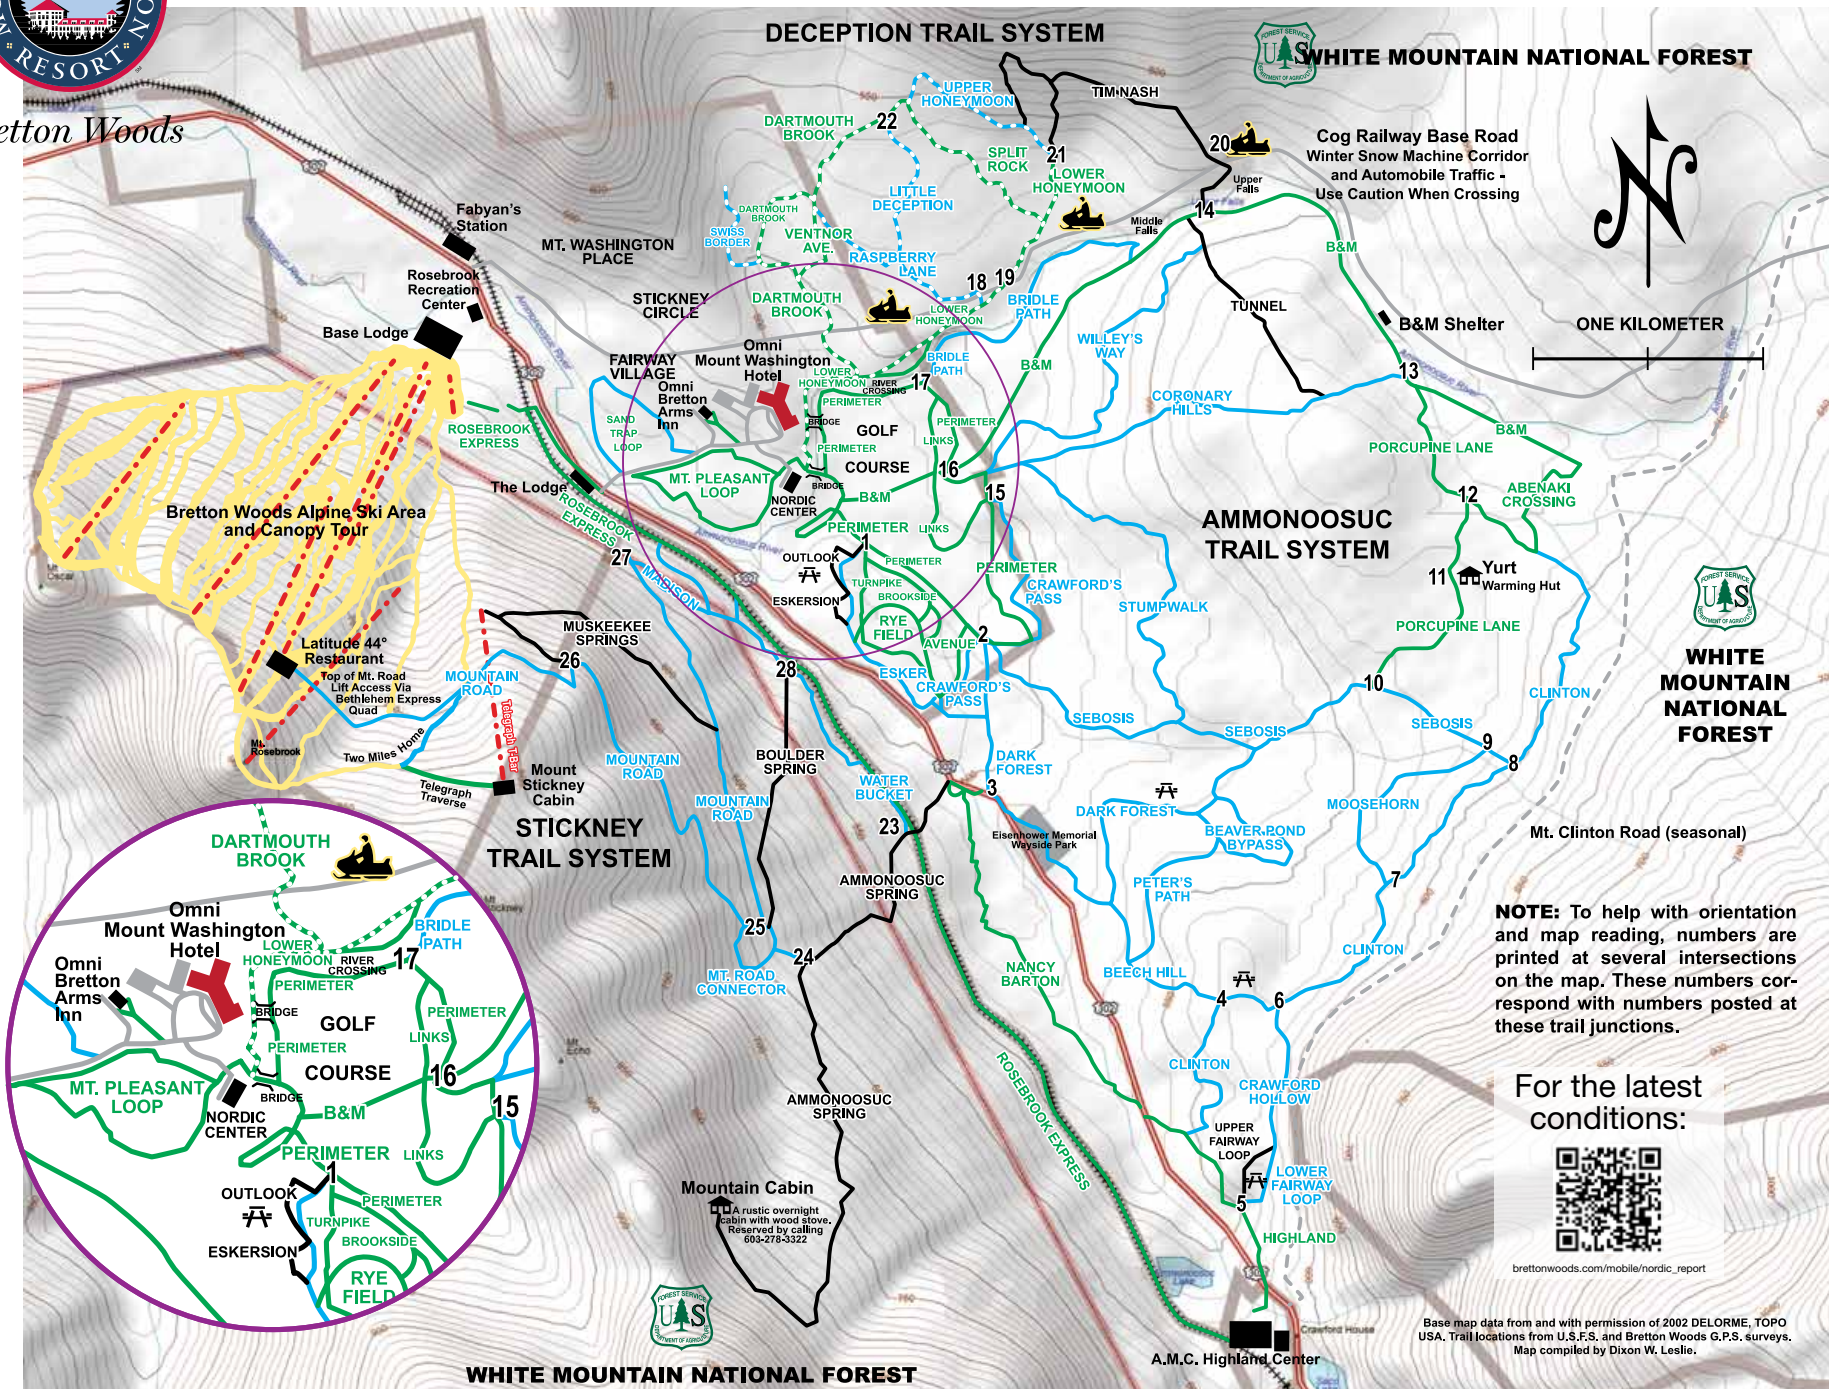

NOTE: To help with orientation and map reading, numbers are printed at several intersections on the map. These numbers correspond with numbers posted at these trail junctions.

For the latest conditions:

brettonwoods.com/mobile/nordic_report

WHITE MOUNTAIN NATIONAL FOREST