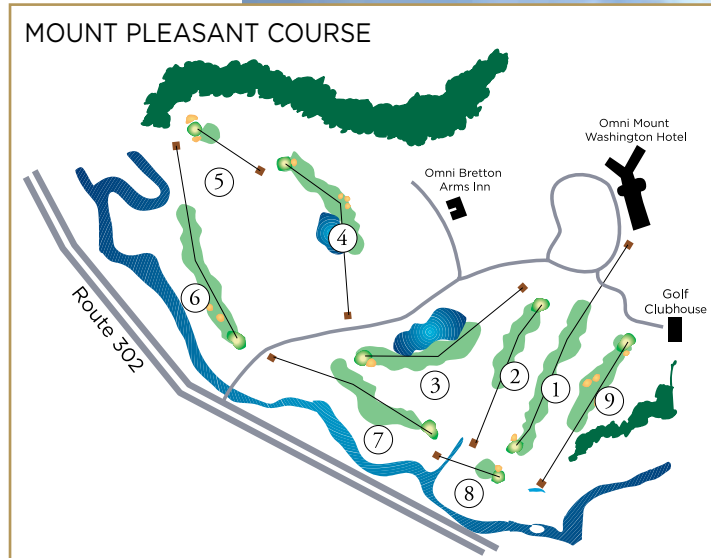

# Mount Washington Course

Original Course Architect • Donald Ross, 1915

Restoration to Original Plans • Brian Silva, 2008

Mount Washington Front Nine

Mount Washington Back Nine

Hole	1	2	3	4	5	6	7	8	9	Out	10	11	12	13	14	15	16	17	18	In	Out	Tot	Hcp	Net
● Gold <small>73.7/124</small>	407	436	472	319	204	523	343	435	429	3568	537	542	342	411	242	320	201	407	434	3436	3568	7004		
● Blue <small>M 70.3/122 W 77.0/134</small>	377	395	379	309	193	501	318	410	394	3276	522	508	313	374	204	293	186	371	353	3124	3276	6400		
○ White <small>M 67.0/113 W 73.0/126</small>	347	370	335	279	167	461	313	396	342	3010	450	461	241	340	174	243	154	322	340	2725	3010	5735		
● Red <small>w 70.2/120</small>	323	330	314	249	153	429	284	353	317	2752	421	414	233	309	132	238	137	313	297	2494	2752	5246		
Par	4	4	4	4	3	5	4	4	4	36	5	5	4	4	3	4	3	4	4	36	36	72		
Handicap	9	5	1	17	15	11	13	3	7		10	12	18	2	4	16	8	6	14					
Forward Tee Hcp	7	9	11	17	15	1	13	3	5		2	6	18	4	14	12	16	8	10					

Date:

Scorer:

Attest:

Bretton Woods

- USGA RULES SHALL GOVERN ALL PLAY**
- White Stakes - Out of Bounds
  - Red Stakes - Lateral Hazards
  - Yellow Stakes - Water Hazards
  - All roads and cart paths - free drop, one club length
  - Proper golf attire is required at all times on the golf course and driving range
  - Pace of Play - your position on the golf course is determined by the group ahead of you, not the group behind you

**Mount Pleasant Course**  
 Est. 1989 • Architect Cornish & Silva  
 Original Layout • Est. 1895 • Architect Alex Findley

Hole	1	2	3	4	5	6	7	8	9	Out	Tot	Hcp	Net
● Blue 68.6/124	520	350	410	400	140	450	420	150	375	3215			
○ White 67.4/124	500	330	380	370	120	415	385	140	350	2990			
● Red 67.4/109	440	253	305	275	95	355	315	128	285	2451			
● Green (Jrs.) 67.6/109	230	251	300	271	89	233	310	125	237	2046			
Par	5/4(Jr)	4	4/5(Jr)	4	3	4	4	3	4	35			
Handicap	5	6	4	3	9	1	2	8	7				
Date:													
Scorer:													
Attest:													